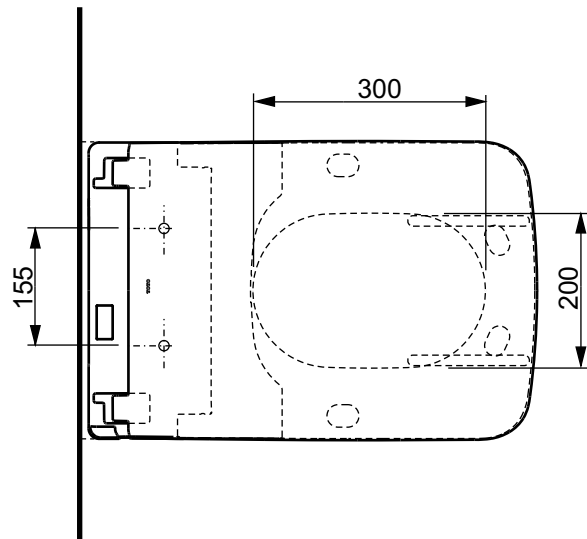

±0=OKFFB

TO BE COMBINED WITH:

- | | |
|---|---------------|
| 1. SP WC, wall-hung, just to be used for the mentioned WASHLET® | CW522ERY |
| 2. Flush Plate for TOTO Sanitary Modul | MB175M#SS |
| 3. Sanitary Modul for WASHLET® with automatic flush | WH182EAT |
| | WH183EAT (UK) |

Designation		TOTO	
WASHLET® SX EWATER+, auto flush, incl. remote controller TCF897CG			
Altered		Scale	This drawing including the respective data may neither be duplicated nor modified nor altered without the consent of TOTO Europe GmbH. The usage of the data/technical drawings takes place at user's own risk and under exclusion of any liability of TOTO Europe GmbH and/or of the companies of the TOTO-Group. The indicated dimensions are not binding; products are subject to change.
		1:10	
		Signed	
		Date	19/04/2023