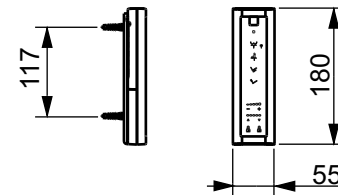

±0=OKFFB

TO BE COMBINED WITH:

- | | |
|---|---------------|
| 1. SP WC, wall-hung, just to be used for the mentioned WASHLET® | CW522ERY |
| 2. Flush Plate for TOTO Sanitary Modul | MB175M#SS |
| 3. Sanitary Modul for WASHLET® with automatic flush | WH182EAT |
| | WH183EAT (UK) |

Designation		TOTO	
WASHLET® SX EWATER+, auto flush, incl. remote controller TCF897CG			
Altered		Scale	This drawing including the respective data may neither be duplicated nor modified nor altered without the consent of TOTO Europe GmbH. The usage of the data/technical drawings takes place at user's own risk and under exclusion of any liability of TOTO Europe GmbH and/or of the companies of the TOTO-Group. The indicated dimensions are not binding; products are subject to change.
		1:10	
		Signed	
		Date	19/04/2023