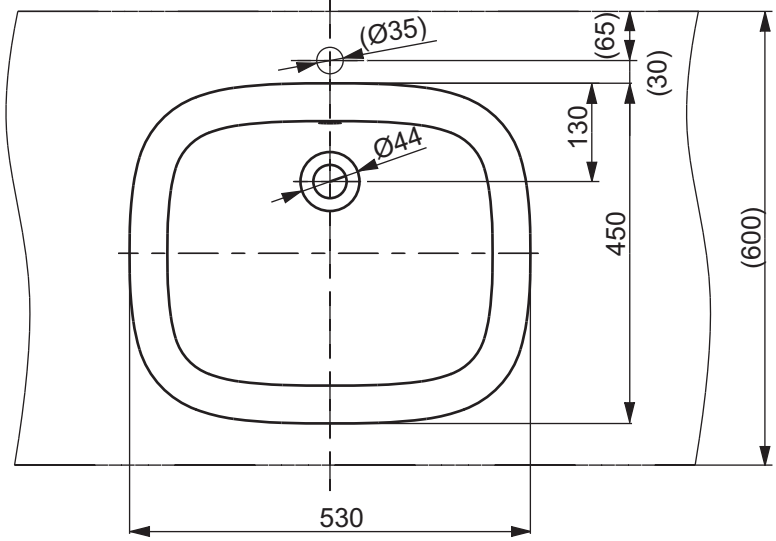

±0=OKFFB

CAN BE COMBINED WITH:

- 1. Single lever basin mixer VLB31

Designation		TOTO	
NC/S SERIES Self rim basin LW763Y			
Altered	Scale	1:10	
	Signed	T.G.	
	Date	02/03/2011	
			This drawing including the respective data may neither be duplicated nor modified nor altered without the consent of TOTO Europe GmbH. The usage of the data/technical drawings takes place at user's own risk and under exclusion of any liability of TOTO Europe GmbH and/or of the companies of the TOTO-Group. The indicated dimensions are not binding; products are subject to change. Measurements shown may be subject to small variations or are indicative.